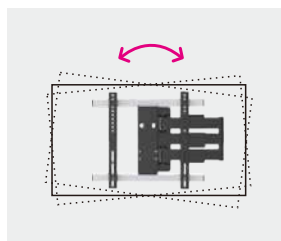

Profile to wall
40-650mm/
1.6"-25.6"

Tilt Range
0° ~ -15°

Swivel Range
+90° ~ -90°

Screen Level
+2° ~ -2°

Cable Management

Wide Range of Motion

Tool-less Tilt

Level Adjustment

Slim Profile

Keyhole Pattern