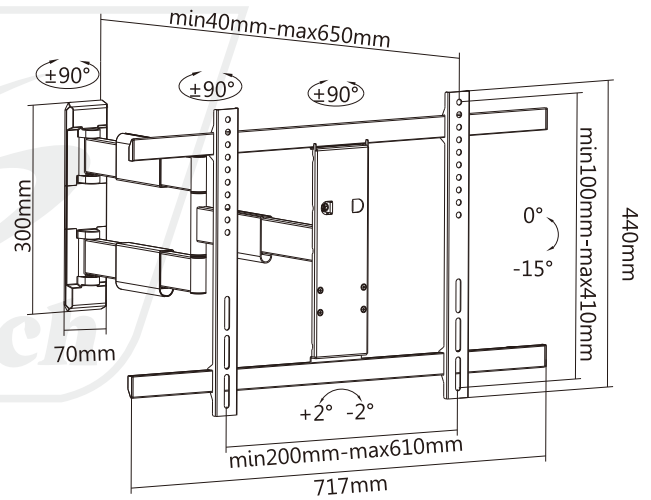

SH 604P

Aluminum Full-Motion TV Mounts

Fits most 32"-60" flat TVs

Fully Adjustable for a Variety of Viewing Options

Screen Size
32"-60"

Weight Capacity
30kg/66lbs

VESA Compatible
200x200 400x200
300x300 400x400
600x400

Profile to wall
40-650mm/
1.6"-25.6"

Tilt Range
0° ~ -15°

Swivel Range
+90° ~ -90°

Screen Level
+2° ~ -2°

Cable Management

Wide Range of Motion

Tool-less Tilt

Level Adjustment

Slim Profile

Keyhole Pattern