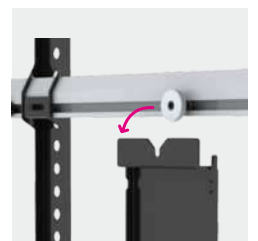

SH 604P

Aluminum Full-Motion TV Mounts

Fits most 32"-60" flat TVs

Fully Adjustable for a Variety of Viewing Options

Screen Size
32"-60"

Weight Capacity
30kg/66lbs

VESA Compatible
200x200 400x200
300x300 400x400
600x400

Profile to wall
40-650mm/
1.6"-25.6"

Tilt Range
0° ~ -15°

Swivel Range
+90° ~ -90°

Screen Level
+2° ~ -2°

Cable Management

Wide Range of Motion

Tool-less Tilt

Level Adjustment

Slim Profile

Keyhole Pattern